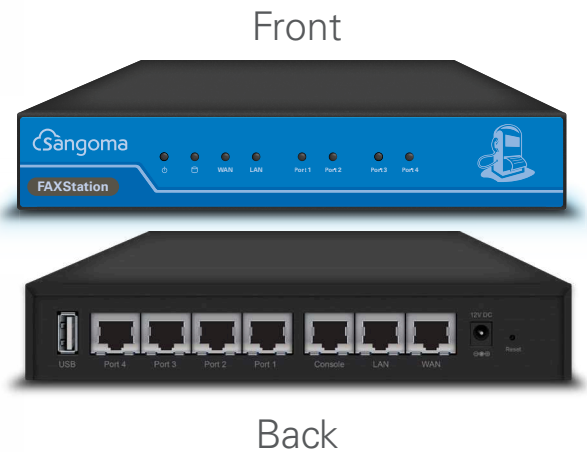

Sangoma's FAXStation Fax-over-IP Solution is the most reliable, best performing, analog-to-analog fax service on the market. Its as easy as choosing a fax number, plugging in your fax machine into the on-premise appliance and letting our service take it the rest of the way. Stop worrying about failed faxes; get rid of your T.38 fax setup and guarantee your faxes with FAXStation service by Sangoma!

FAXStation Appliance

Model: CPE-004

Fax Ports: Up to 4 Fax Machines

Network: Two Ethernet Interfaces (default bridged)

Dimensions: 0" x 1.5" x 6"

Service Offerings

Lite Fax Service: 150 Pages/Month

High Fax Service: 3000 Pages/Month